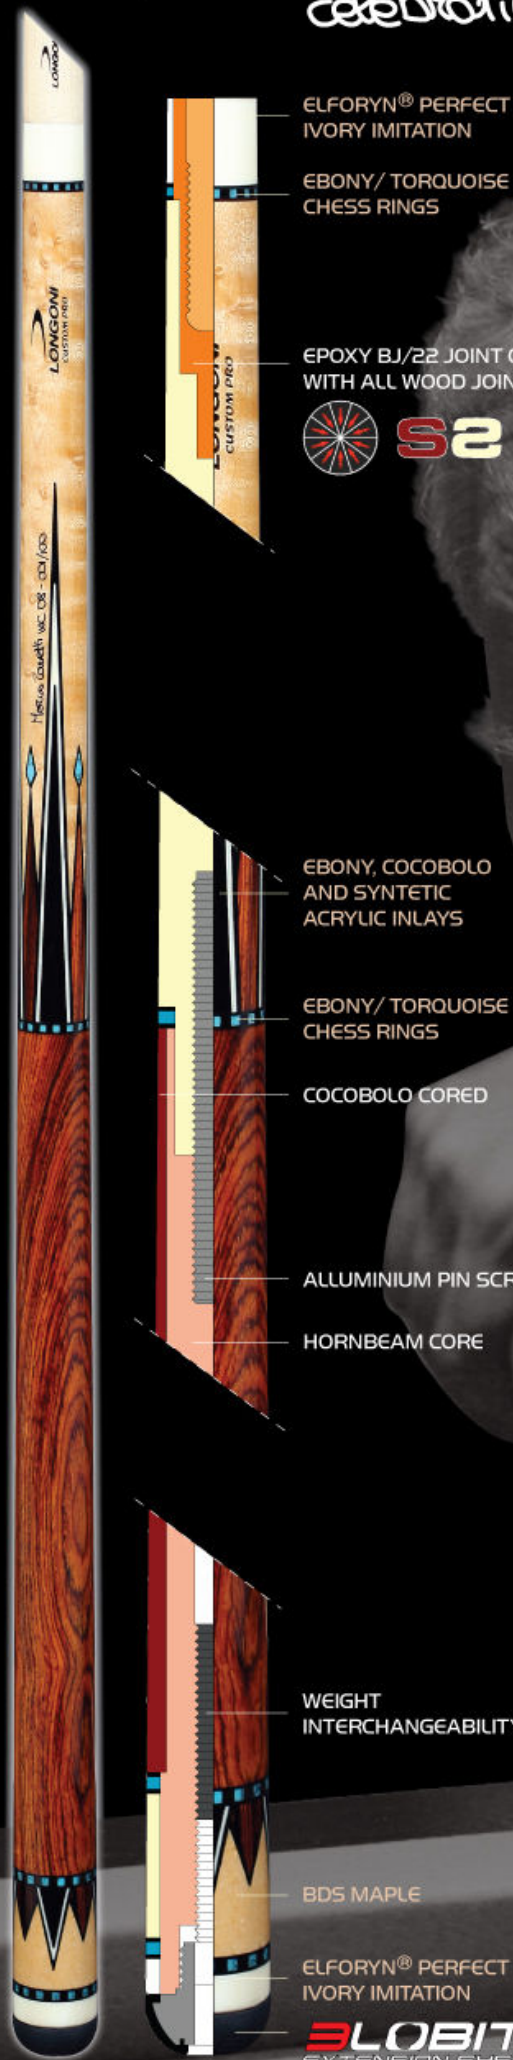

# Marco Zanetti

celebrating world title '08

ELFORYN® PERFECT  
IVORY IMITATION

EBONY/ TORQUOISE  
CHESS RINGS

EPOXY BJ/22 JOINT COMPATIBLE  
WITH ALL WOOD JOINT SHAFTS INCLUDING

EBONY, COCOBOLO  
AND SYNTHETIC  
ACRYLIC INLAYS

EBONY/ TORQUOISE  
CHESS RINGS

COCOBOLO CORED

ALLUMINIUM PIN SCREW

HORNBEAM CORE

WEIGHT  
INTERCHANGEABILITY

BDS MAPLE

ELFORYN® PERFECT  
IVORY IMITATION

**3LOBITE**  
EXTENSION SYSTEM

This new model is available in 100 limited pieces only, each handsigned.

Three different customizations: with 2 **Pro69** shaft, 2 **Pro2+** or 2 **S2-71** laminated shafts all delivered with a 20cm modular extension (more module of 20 cm can be added separately).