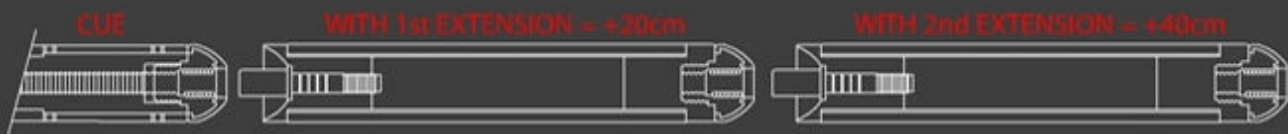

LOBITE

EXTENSION SYSTEM

by
LONGONI

NO THREAD

LOBITE is the first joint that doesn't need a thread to close. The innovative section with three lobes innovates the way of constructing a joint. A step ahead in the future.

2 FAST 4 YOU

LOBITE has a brand new shape. With one third of turn you can easily close tightly the joint. No vibrations or loose feelings.

EASY TO INSTALL

LOBITE has been developed to be easily installed by any skilled technician on any Longoni carom butt (minimum end diameter of 32 mm is required)

STYLE BEHIND TECHNIC

The rubber bumper has been developed to match with any cue design. Avoid any kind of vibration and it's easy to replace in a few seconds.

The **LOBITE** system, thanks to its modularity, gives you the possibility of installing more than one extension. At the end of each extension **LOBITE** you'll have the joint to connect a new one. Stability and resistance are guaranteed. A maximum of 3 extensions is suggested.

CUE WEIGHT AND LOBITE

LOBITE guarantees you the possibility of adding or removing original Longoni new system of weights (art 14419).