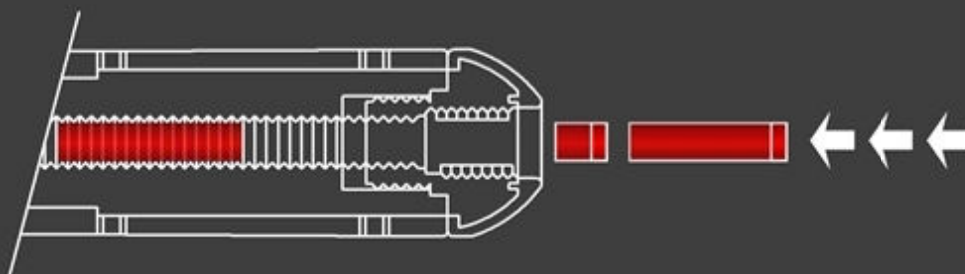

2 FAST 4 YOU

LOBITE has a brand new shape. With one third of turn you can easily close tightly the joint. No vibrations or loose feelings.

EASY TO INSTALL

LOBITE has been developed to be easily installed by any skilled technician on any Longoni carom butt (minimum end diameter of 32 mm is required)

STYLE BEHIND TECHNIC

The rubber bumper has been developed to match with any cue design. Avoid any kind of vibration and it's easy to replace in a few seconds.

The **LOBITE** system, thanks to its modularity, gives you the possibility of installing more than one extension. At the end of each extension **LOBITE** you'll have the joint to connect a new one. Stability and resistance are guaranteed. A maximum of 3 extensions is suggested.

CUE WEIGHT AND LOBITE

LOBITE guarantees you the possibility of adding or removing original Longoni new system of weights (art 14419).