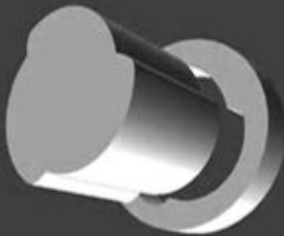

LOBITE

EXTENSION SYSTEM

by
LONGONI

NO THREAD

LOBITE is the first joint that doesn't need a thread to close. The innovative section with three lobes innovates the way of constructing a joint. A step ahead in the future.

2 FAST 4 YOU

LOBITE has a brand new shape. With one third of turn you can easily close tightly the joint. No vibrations or loose feelings.

EASY TO INSTALL

LOBITE has been developed to be easily installed by any skilled technician on any Longoni carom butt (minimum end diameter of 32 mm is required)

STYLE BEHIND TECHNIC

The rubber bumper has been developed to match with any cue design. Avoid any kind of vibration and it's easy to replace in a few seconds.

The **LOBITE** system, thanks to its modularity, gives you the possibility of installing more than one extension. At the end of each extension **LOBITE** you'll have the joint to connect a new one. Stability and resistance are guaranteed. A maximum of 3 extensions is suggested.